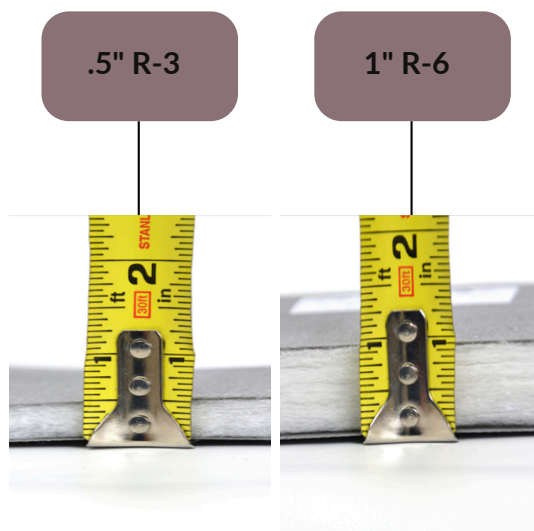

Competitor Offerings