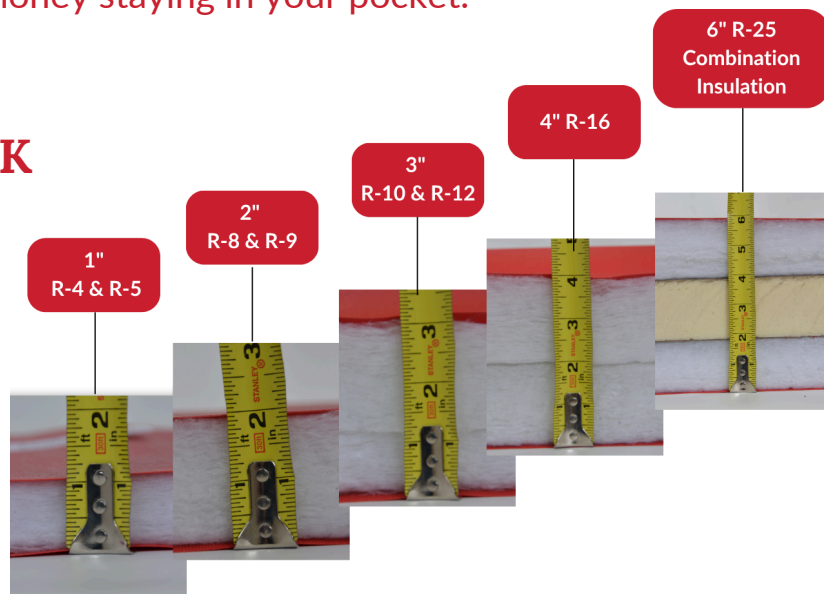

Why Thickness Matters

Higher R-Value = Greater Energy Savings. The thicker the curtain, the higher the R-value, and the better the insulation. That means less heat escaping in winter, less cold air lost in summer, and **more money staying in your pocket.**

AmCraft THERMO-BLOCK Offerings